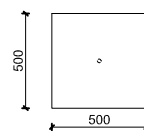

Seat Nobend

CHARACTERISATIONS

MATERIAL Reinforced cast stone
FIXING 1x M12 Shelves - lenght 20cm
WEIGHT 255 Kg

Designer: Roel Vandebek (BE)

COLOUR

FINISHING Acid etched

Waterproof and anti-graffiti protection

GEOMETRY

Top view

Front view

HANDLING

Scale 0 cm  80 cm