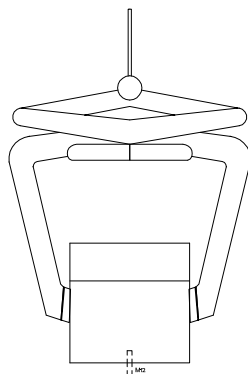

Seat Nobend

CHARACTERISATIONS

MATERIAL Reinforced cast stone
FIXING 1x M12 Shelves - lenght 20cm
WEIGHT 255 Kg

Designer: Roel Vandebek (BE)

COLOUR

FINISHING Acid etched

Waterproof and anti-graffiti protection

GEOMETRY

Top view

Front view

HANDLING

Scale 0 cm  80 cm