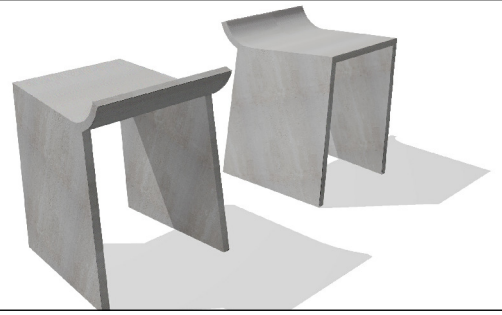

# Seat Skate

Designer: Roel Vandebek (BE)

## CHARACTERISATIONS

**MATERIAL** High density concrete  
**FIXING** 4 M6 shelves  
**WEIGHT** 25 Kg

## GEOMETRY

Top view

Side view

Front view

Scale 0 cm  40 cm