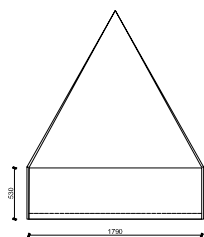

Bench Typelo

CHARACTERISATIONS

MATERIAL Reinforced cast stone
FIXING Free standing
WEIGHT 2000 Kg

Designer: Urba-Style (BE)

COLOUR

FINISHING

Acid etched

Waterproof and anti-graffiti protection

HANDLING

GEOMETRY

Top view

Front view

Side view

Scale 0 cm  80 cm