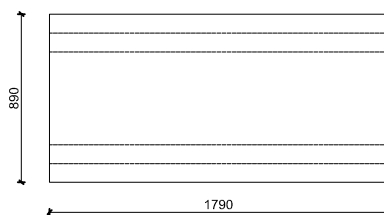

Bench Typelo

CHARACTERISATIONS

MATERIAL Reinforced cast stone
FIXING Free standing
WEIGHT 2000 Kg

Designer: Urba-Style (BE)

COLOUR

FINISHING

Acid etched

Waterproof and anti-graffiti protection

HANDLING

GEOMETRY

Top view

Front view

Side view

Scale 0 cm  80 cm