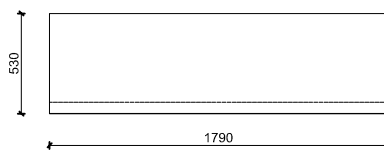

Bench Typelo

CHARACTERISATIONS

MATERIAL Reinforced cast stone
FIXING Free standing
WEIGHT 2000 Kg

Designer: Urba-Style (BE)

COLOUR

FINISHING

Acid etched

Waterproof and anti-graffiti protection

HANDLING

GEOMETRY

Top view

Front view

Side view

Scale 0 cm  80 cm