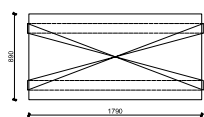

Bench Typelo

CHARACTERISATIONS

MATERIAL Reinforced cast stone
FIXING Free standing
WEIGHT 2000 Kg

Designer: Urba-Style (BE)

COLOUR

FINISHING

Acid etched

Waterproof and anti-graffiti protection

HANDLING

GEOMETRY

Top view

Front view

Side view

Scale 0 cm  80 cm