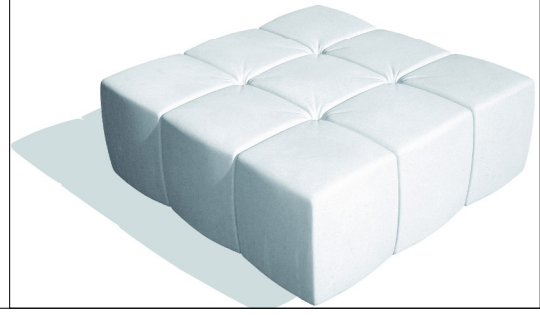

# Bench Soft Seat

Designer: Roel Vandebek (BE)

## CHARACTERISATIONS

**MATERIAL** Cast stone  
**FIXING** Free-standing  
**WEIGHT** 800kg

## GEOMETRY

Section a-a'

HENRY VAN DE VELDE  
LABEL 2008

Scale 0 cm  40 cm

Top view

Side view