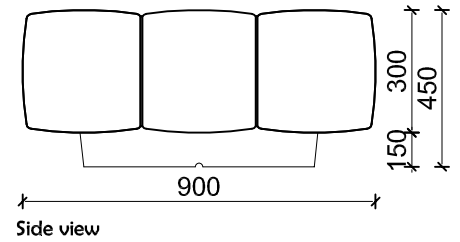

## CHARACTERISATIONS

**MATERIAL** Cast stone  
**FIXING** Free-standing  
**WEIGHT** 800kg

## GEOMETRY

Section a-a'

HENRY VAN DE VELDE  
LABEL 2008

Scale 0 cm  40 cm

Top view

Side view