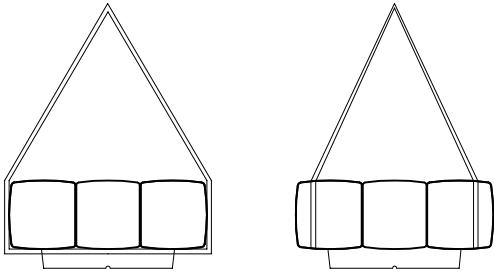

## CHARACTERISATIONS

**MATERIAL** Cast stone  
**FIXING** Free-standing  
**WEIGHT** 800kg

## COLOUR

## GEOMETRY

Section a-a'

HENRY VAN DE VELDE  
LABEL 2008

Scale 0 cm  40 cm

Top view

Side view